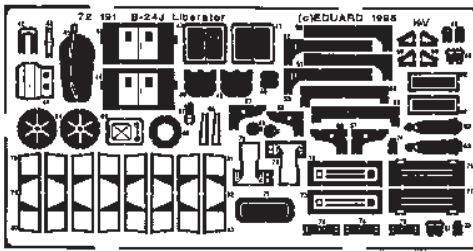

B-24J Liberator

1/72 scale detail set for ACADEMY kit

72 191

 OPPOSITE SIDE

 REMOVE

 REPLACE