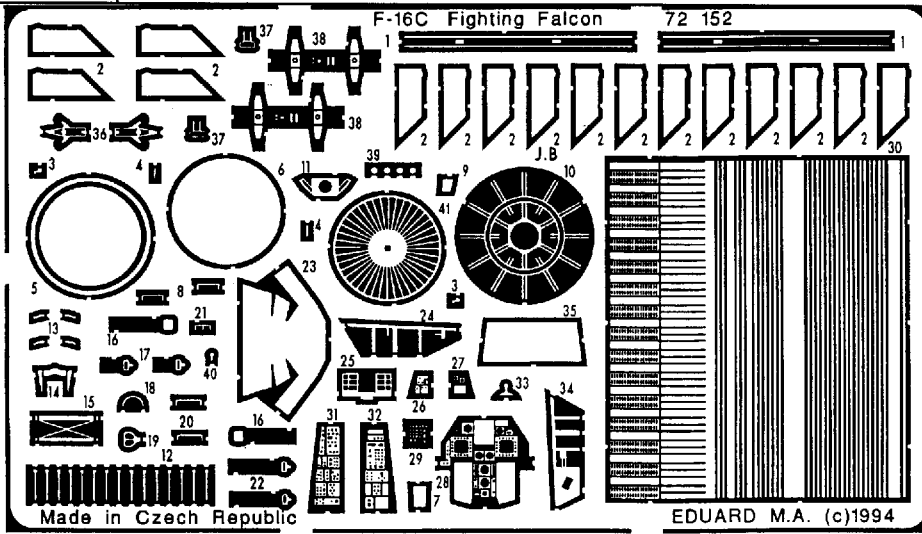

F-16C Fighting Falcon

72 152

1/72 scale detail set for Hasegawa kit

- OPPOSITE SIDE
- REMOVE
- BEND
- REPLACE

A EJECTION SEAT

B COCKPIT - INTERIOR

C CANOPY & HUD

D WING PYLON & MISSILE LAUCHER

E AIM-9L MISSILE

F ENGINE

G EXTERIOR ASSEMBLY