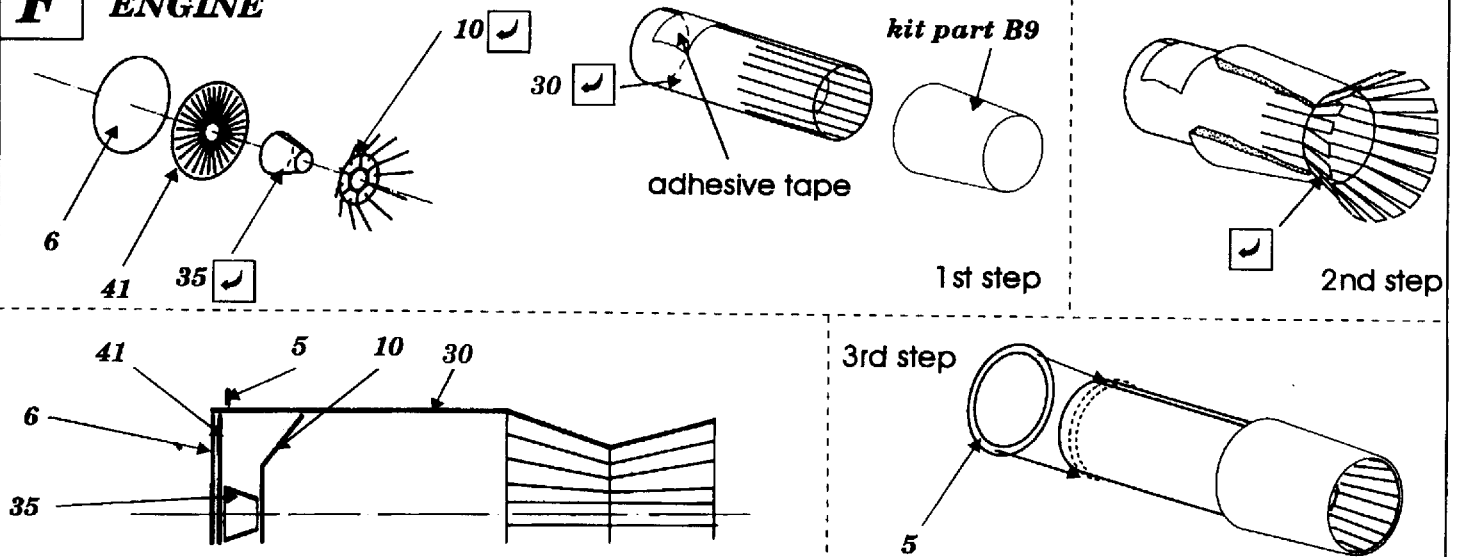

F-16C Fighting Falcon

72 152

1/72 scale detail set for Hasegawa kit

- OPPOSITE SIDE
- REMOVE
- BEND
- REPLACE

A EJECTION SEAT

B COCKPIT - INTERIOR

C CANOPY & HUD

D WING PYLON & MISSILE LAUCHER

E AIM-9L MISSILE

F ENGINE

G EXTERIOR ASSEMBLY