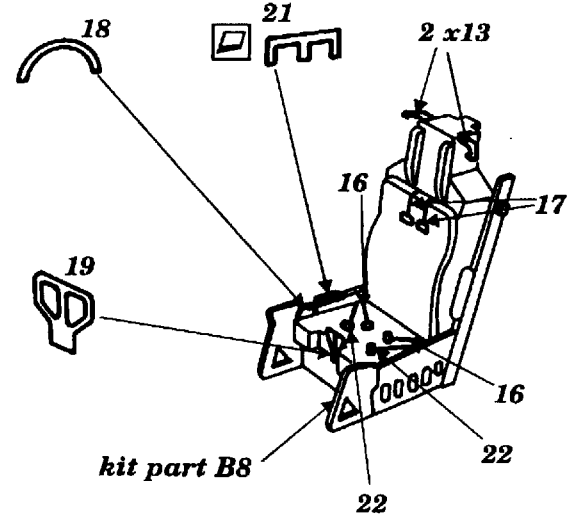

F-16C Fighting Falcon

72 152

1/72 scale detail set for Hasegawa kit

- OPPOSITE SIDE
- REMOVE
- BEND
- REPLACE

A EJECTION SEAT

B COCKPIT - INTERIOR

C CANOPY & HUD

D WING PYLON & MISSILE LAUCHER

E AIM-9L MISSILE

F ENGINE

G EXTERIOR ASSEMBLY