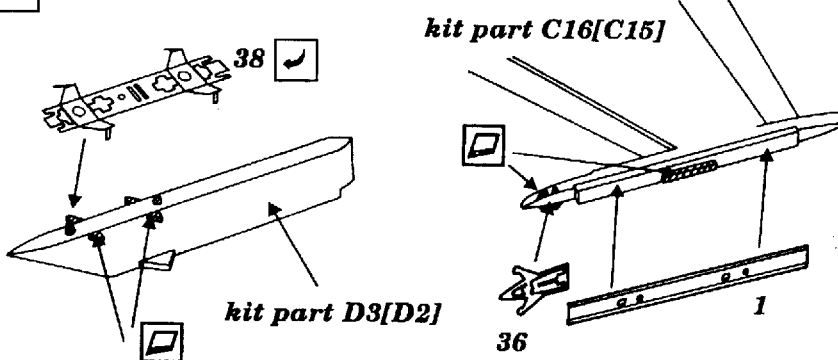

F-16C Fighting Falcon

72 152

1/72 scale detail set for Hasegawa kit

- OPPOSITE SIDE
- REMOVE
- BEND
- REPLACE

A EJECTION SEAT

B COCKPIT - INTERIOR

C CANOPY & HUD

D WING PYLON & MISSILE LAUCHER

E AIM-9L MISSILE

F ENGINE

G EXTERIOR ASSEMBLY