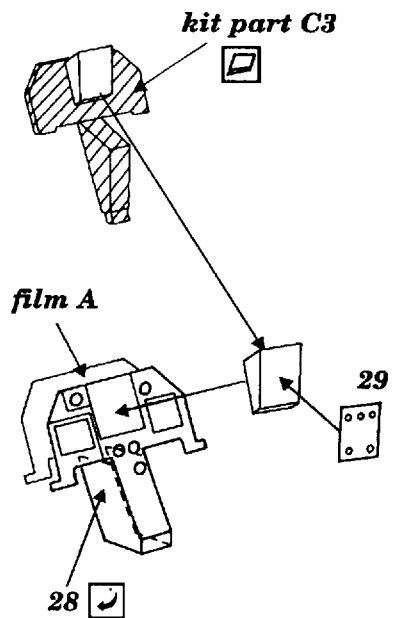

F-16C Fighting Falcon

72 152

1/72 scale detail set for Hasegawa kit

- OPPOSITE SIDE
- REMOVE
- BEND
- REPLACE

A EJECTION SEAT

B COCKPIT - INTERIOR

C CANOPY & HUD

D WING PYLON & MISSILE LAUCHER

E AIM-9L MISSILE

F ENGINE

G EXTERIOR ASSEMBLY