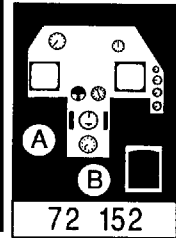

F-16C Fighting Falcon

72 152

1/72 scale detail set for Hasegawa kit

- OPPOSITE SIDE
- REMOVE
- BEND
- REPLACE

A EJECTION SEAT

B COCKPIT - INTERIOR

C CANOPY & HUD

D WING PYLON & MISSILE LAUCHER