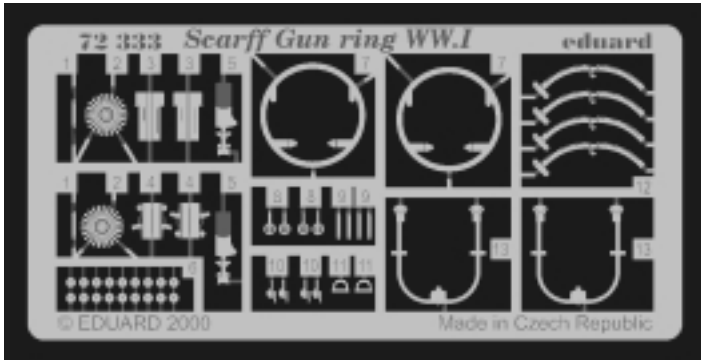

# Scarff Gun ring WW.I

eduard

72 333

-  SYMMETRICAL ASSEMBLY  
SYMETRICKÁ MONTÁ
-  REMOVE  
ODSTRANIT
-  BEND  
OHNOUT
-  REPLACE  
NAHRADIT
-  GRIND  
OBROUSIT
-  OPTION  
VOLBA

PLASTIC ROD IS NOT INCLUDED IN THIS DETAIL SET.